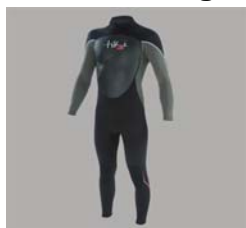

TECH 4 Range (Allround Watersports)

Mens Tech4 3/2 F/L Steamer

XS #16585 99,00 €
S #16577
TS #16578
M #16579
TM #16580
L #16581
TL #16582
LS #16583
XL #16584
TXL #16680
XXL #16586